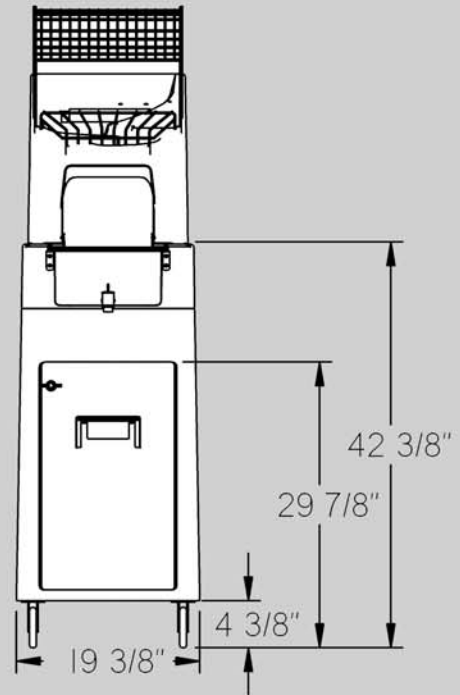

**"See it squeezed,
Know it's fresh!"**

ORANGE JUICE MACHINE

MODEL 106-OJ SPECIFICATIONS

HOPPER CAPACITY:

40 lbs. (1 carton)

SIZE OF FRUIT & YIELD:

See below. Yields and production rates vary with fruit. Chart below indicates averages

PORTABILITY:

Mounted on four casters for complete mobility.

SPACE REQUIREMENTS:

6 square feet plus juice display

ELECTRICAL:

Standard outlet: 110 Volt/60 Cycle
10 Amp Single Phase
For Export: 220 Volt/50/60 Cycle
5 Amp Single Phase

HYDRAULICS:

Fully adjustable pressure to properly squeeze various sizes and varieties of citrus.

SHIPPING DIMENSIONS AND WEIGHT:

Machine: 36 x 21 1/2 x 60 1/2 (Packed)
1 Pkg. @200 lbs. Shipping Wt. 27.0 Cu.Ft.