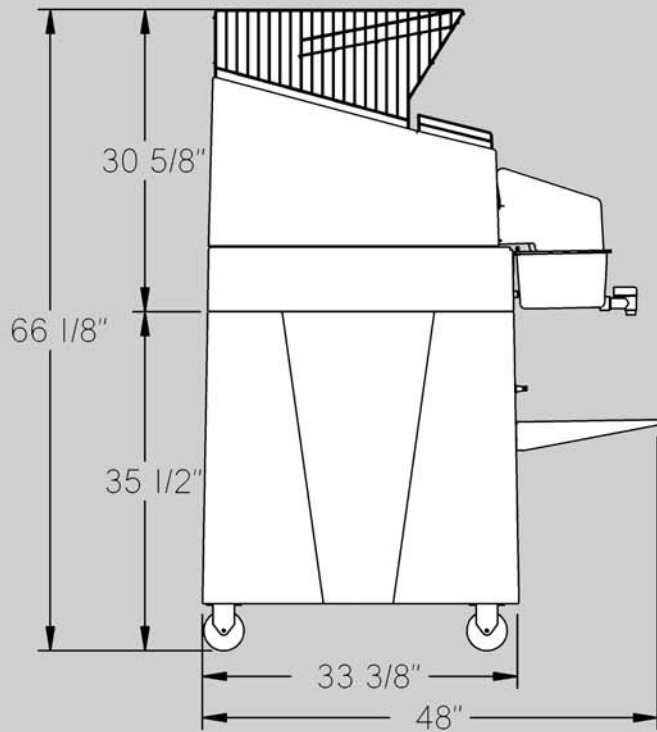

**"See it squeezed,
Know it's fresh!"**

ORANGE JUICE MACHINE

MODEL 106-OJ SPECIFICATIONS

HOPPER CAPACITY:

40 lbs. (1 carton)

SIZE OF FRUIT & YIELD:

See below. Yields and production rates vary with fruit. Chart below indicates averages

PORTABILITY:

Mounted on four casters for complete mobility.

SPACE REQUIREMENTS:

6 square feet plus juice display

ELECTRICAL:

Standard outlet: 110 Volt/60 Cycle
10 Amp Single Phase
For Export: 220 Volt/50/60 Cycle
5 Amp Single Phase

HYDRAULICS:

Fully adjustable pressure to properly squeeze various sizes and varieties of citrus.

SHIPPING DIMENSIONS AND WEIGHT:

Machine: 36 x 21 1/2 x 60 1/2 (Packed)
1 Pkg. @200 lbs. Shipping Wt. 27.0 Cu.Ft.